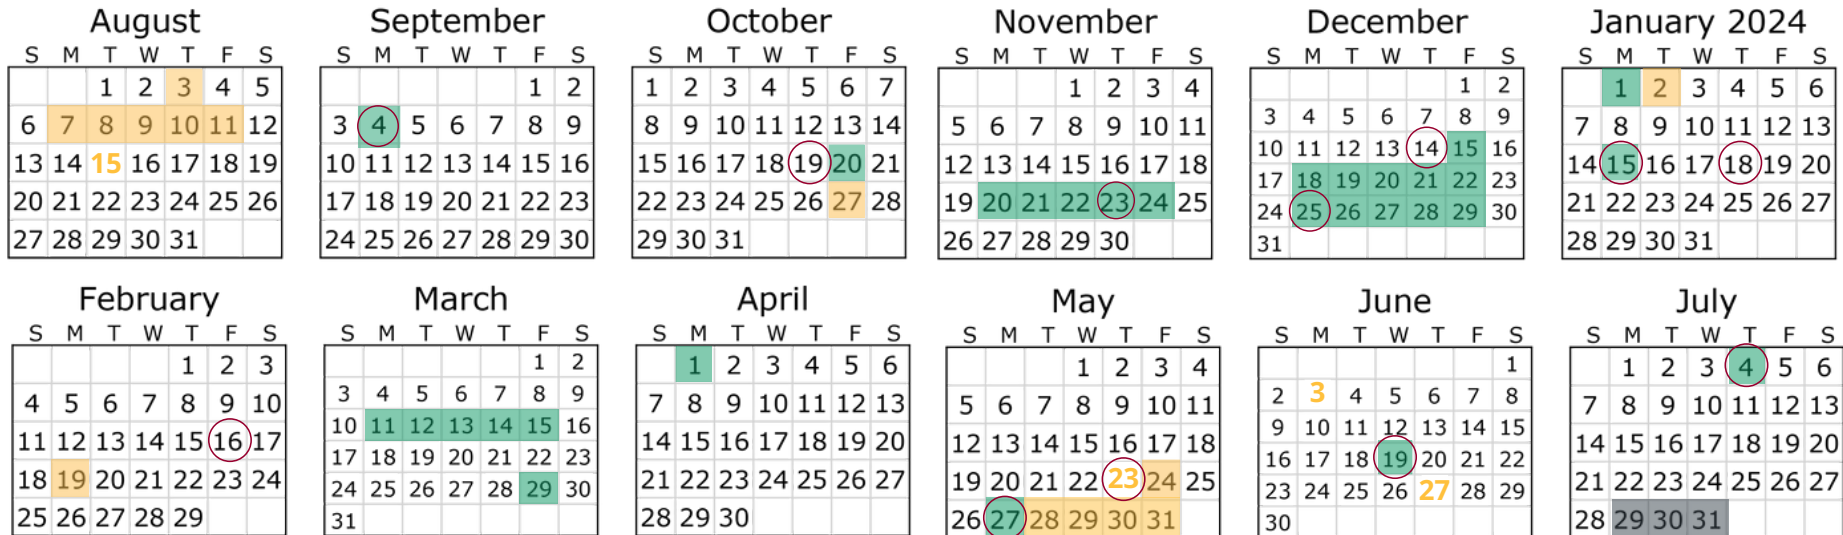

2023 - 2024 DISTRICT CALENDAR

11 Other (Non-Instructional)

27 Holiday / Break

174 Regular Instructional Day

 US Observed Holiday

 Early Dismissal

AUGUST

- 1-4: Campus Open: Classroom Prep
- 3: New Employee Orientation
- 7-11: Professional Development / No Students
- 14: First Day of School: Start of 1st 9 Weeks

SEPTEMBER

- 4: Campus Closed: Labor Day

OCTOBER

- 13: End of 1st 9 Weeks
- 16: Start of 2nd 9 Weeks
- 19: Early Dismissal / Parent Teacher Conferences
- 20: Campus Closed: Mental Health Day
- 27: Professional Development / No Students

NOVEMBER

- 20-24: Campus Closed: Thanksgiving Break

DECEMBER

- 14: Early Dismissal
- 15: Professional Development / No Students
- 18 - 29: Campus Closed: Winter Break

JANUARY

- 1: Campus Closed: Winter Break
- 2: Professional Development / No Students
- 3: School Resumes / Students Return
- 5: End of 2nd 9 Week
- 8: Start of 3rd 9 Weeks
- 15: Campus Closed: MLK Holiday
- 18: Early Dismissal / Parent Teacher Conferences

FEBRUARY

- 16: Early Dismissal / Black History Program
- 19: Professional Development / No Students

MARCH

- 8: End of 3rd 9 Weeks
- 11-15: Campus Closed: Spring Break
- 18: Start of 4th 9 Weeks
- 29: Campus Closed: Spring Holiday